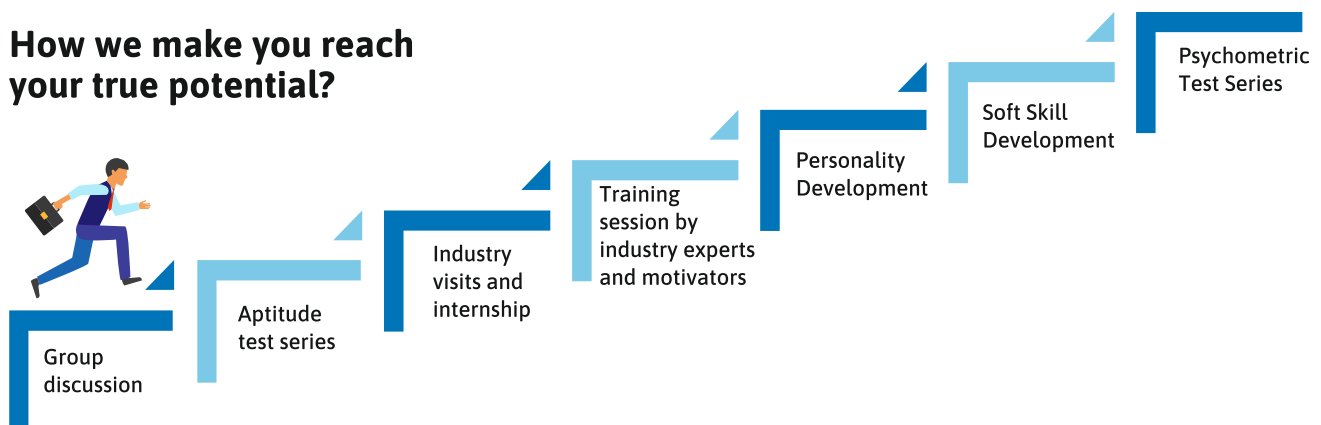

Operations Manager

How we make you reach your true potential?

What is MCA?

Master of Computer Application (MCA) is a two-years professional post-graduate course for candidates who wish to go deeper into the world of Computer Applications and software development by learning modern programming languages.